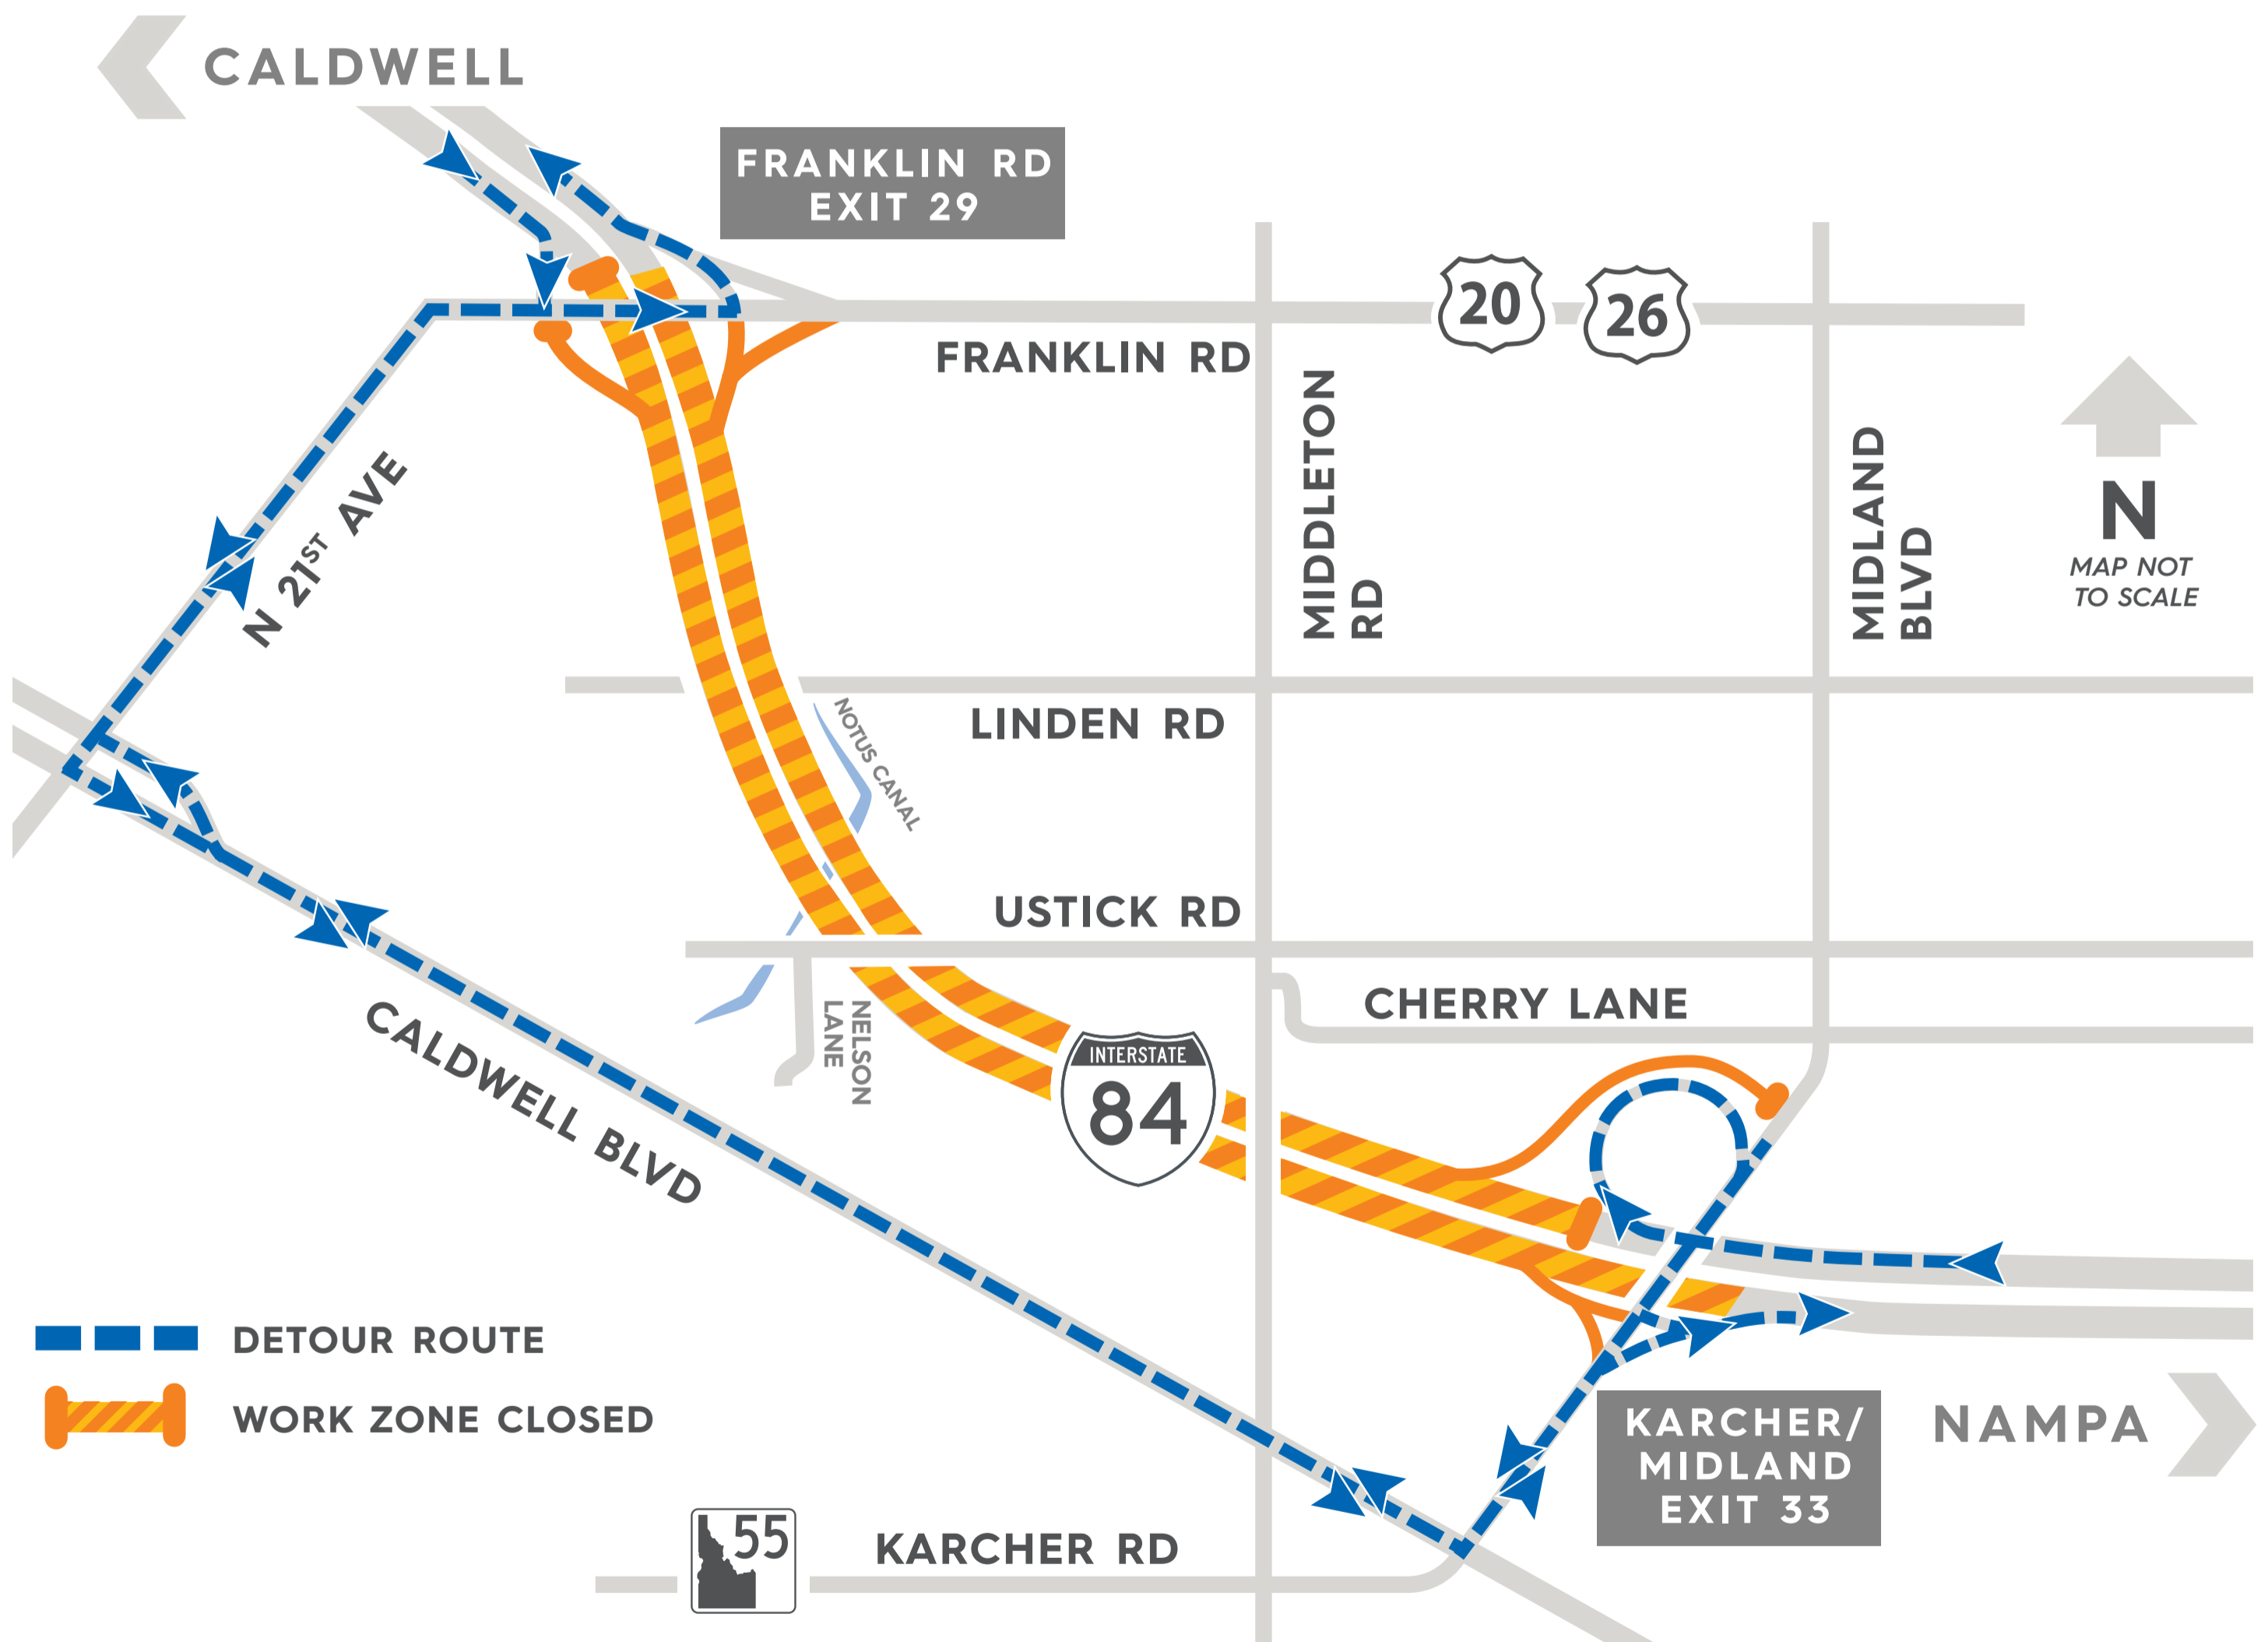

I-84 CLOSED

FOR MIDDLETON ROAD OVERPASS DEMO

FRIDAY, AUGUST 14 AT 10 P.M. TO

»»» SATURDAY, AUGUST 15 AT 7 A.M.

- DETOUR ROUTE
- WORK ZONE CLOSED

VISIT ITDPROJECTS.ORG/84CORRIDOR
TEXT 84CORRIDOR to 555888
EMAIL 84CORRIDOR@ITD.IDAHO.GOV
CALL (208) 334-8002
EN ESPAÑOL (208) 334-8152