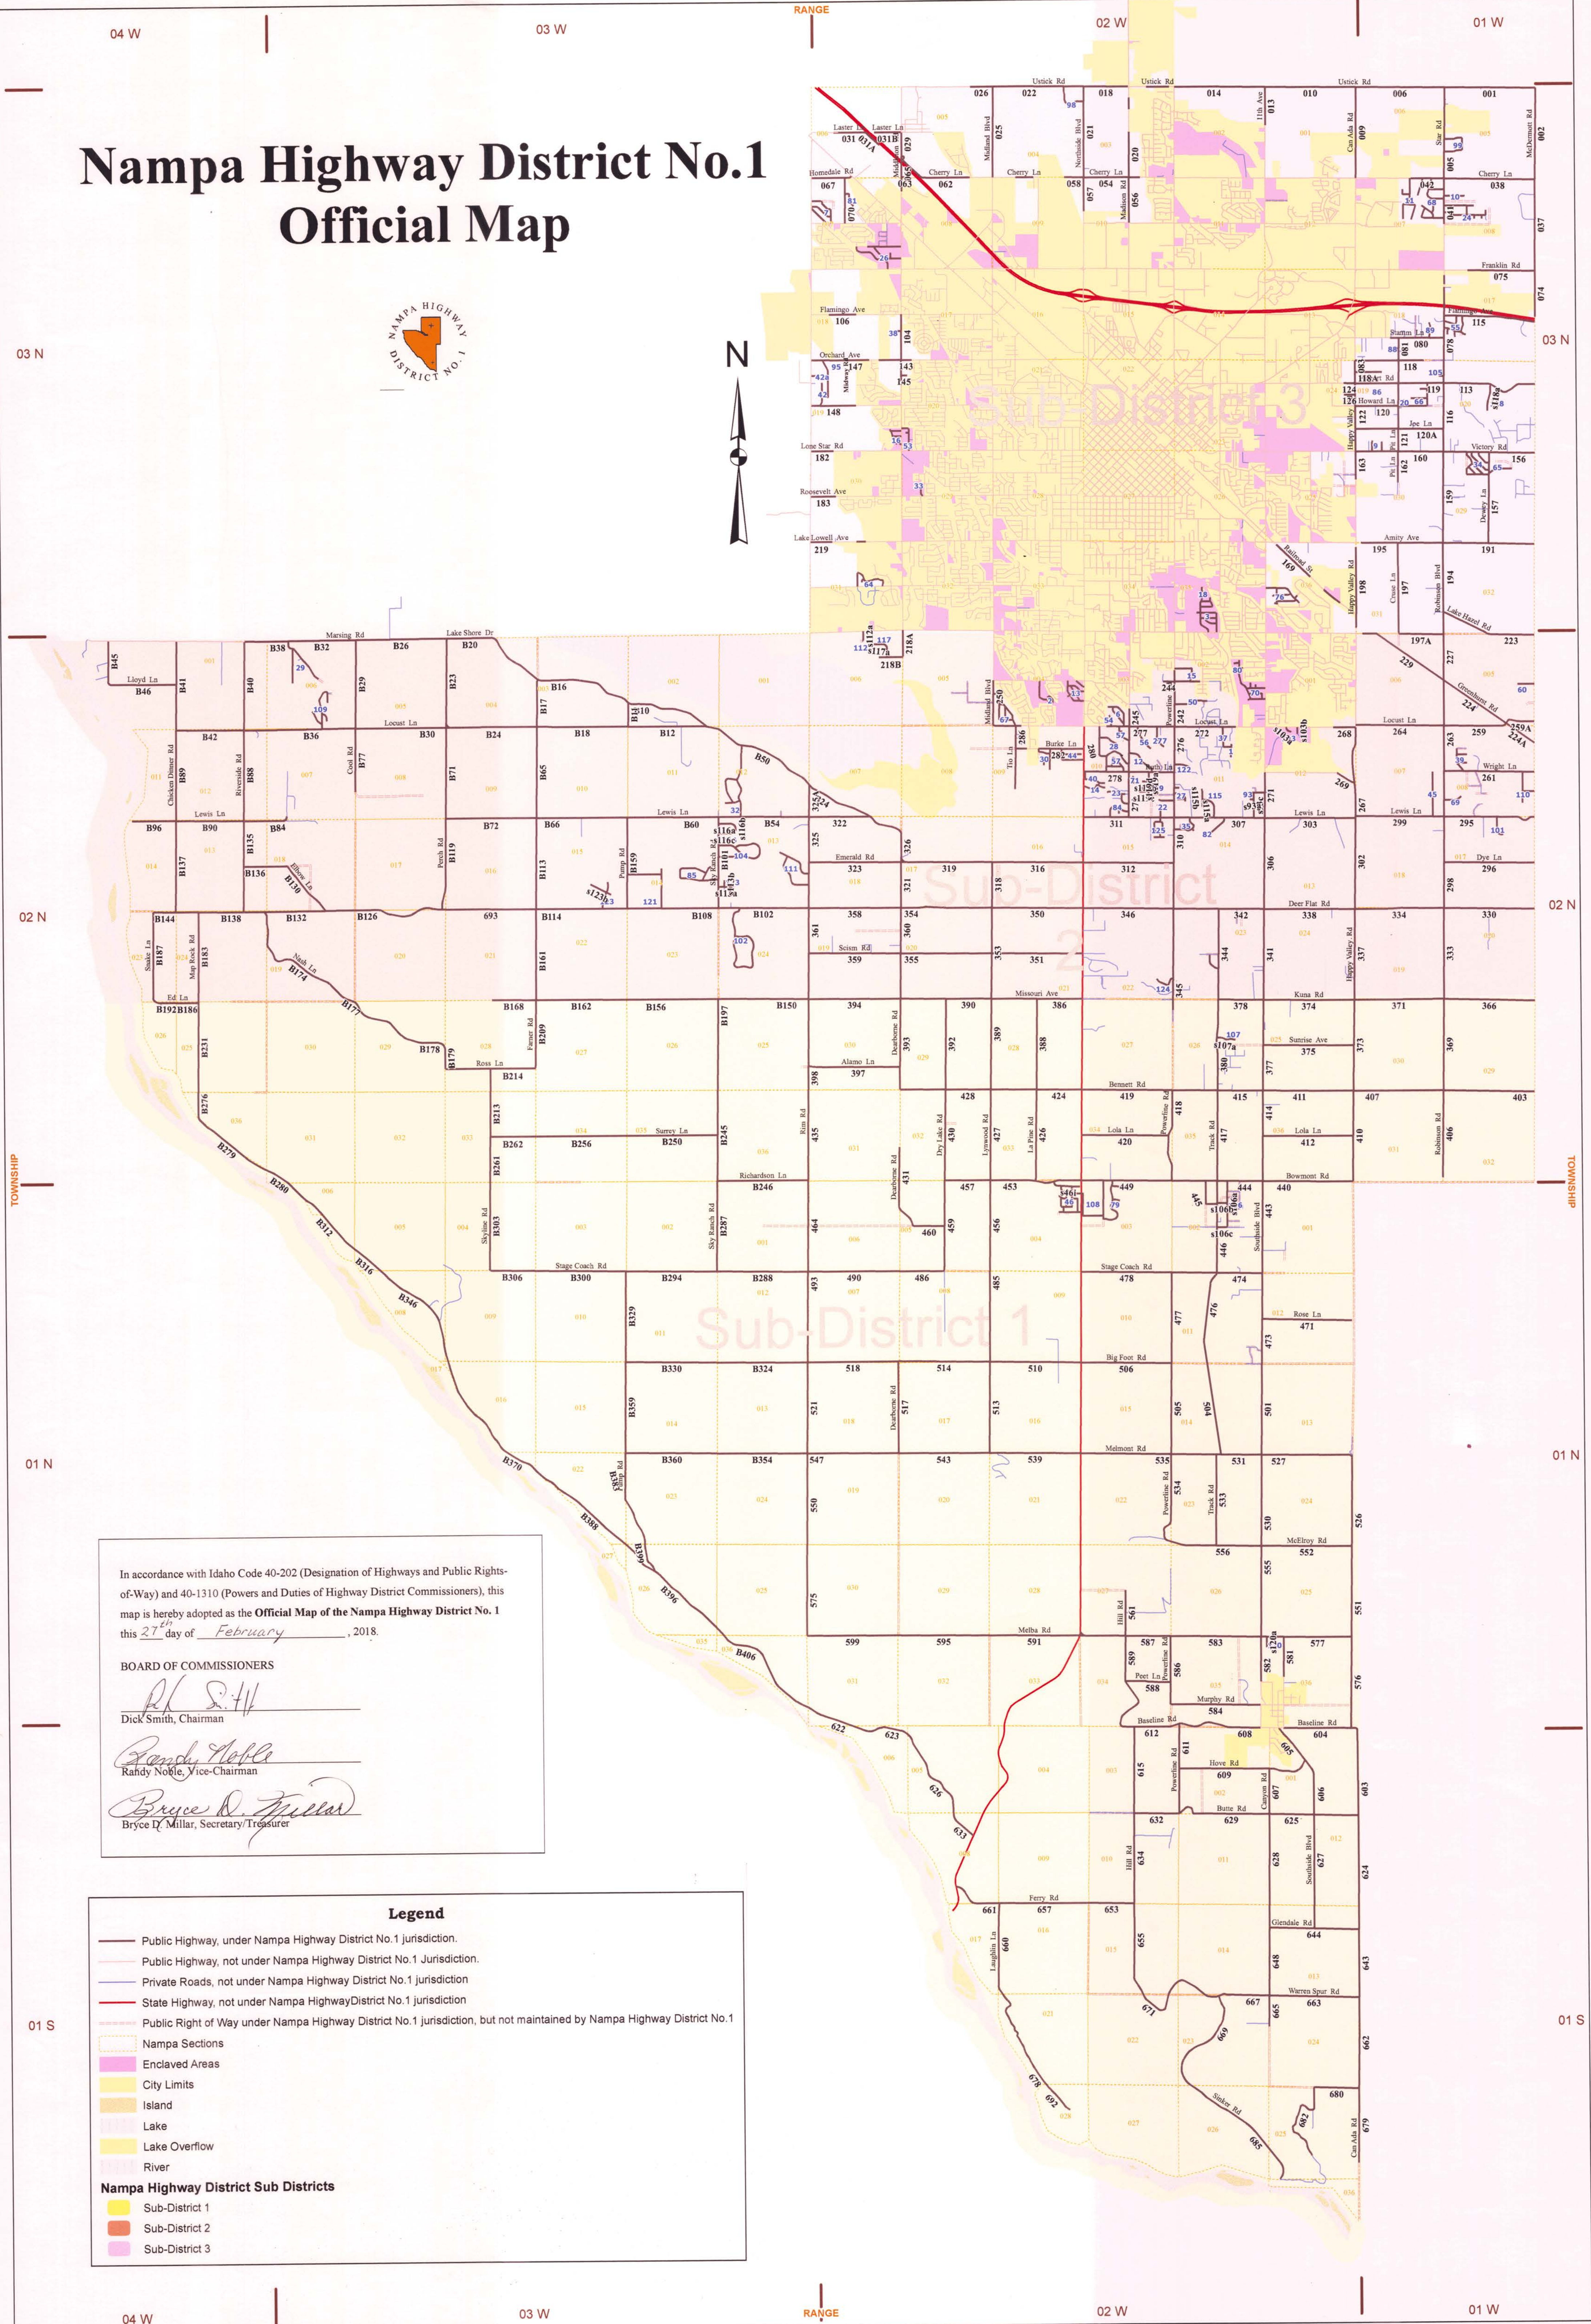

Nampa Highway District No.1 Official Map

In accordance with Idaho Code 40-202 (Designation of Highways and Public Rights-of-Way) and 40-1310 (Powers and Duties of Highway District Commissioners), this map is hereby adopted as the **Official Map of the Nampa Highway District No. 1** this 27th day of February, 2018.

BOARD OF COMMISSIONERS

Dick Smith
Dick Smith, Chairman

Randy Noble
Randy Noble, Vice-Chairman

Bryce D. Millar
Bryce D. Millar, Secretary/Treasurer

Legend

- Public Highway, under Nampa Highway District No. 1 jurisdiction.
- Public Highway, not under Nampa Highway District No. 1 Jurisdiction.
- Private Roads, not under Nampa Highway District No. 1 jurisdiction
- State Highway, not under Nampa Highway District No. 1 jurisdiction
- Public Right of Way under Nampa Highway District No. 1 jurisdiction, but not maintained by Nampa Highway District No. 1
- Nampa Sections
- Enclaved Areas
- City Limits
- Island
- Lake
- Lake Overflow
- River

Nampa Highway District Sub Districts

- Sub-District 1
- Sub-District 2
- Sub-District 3