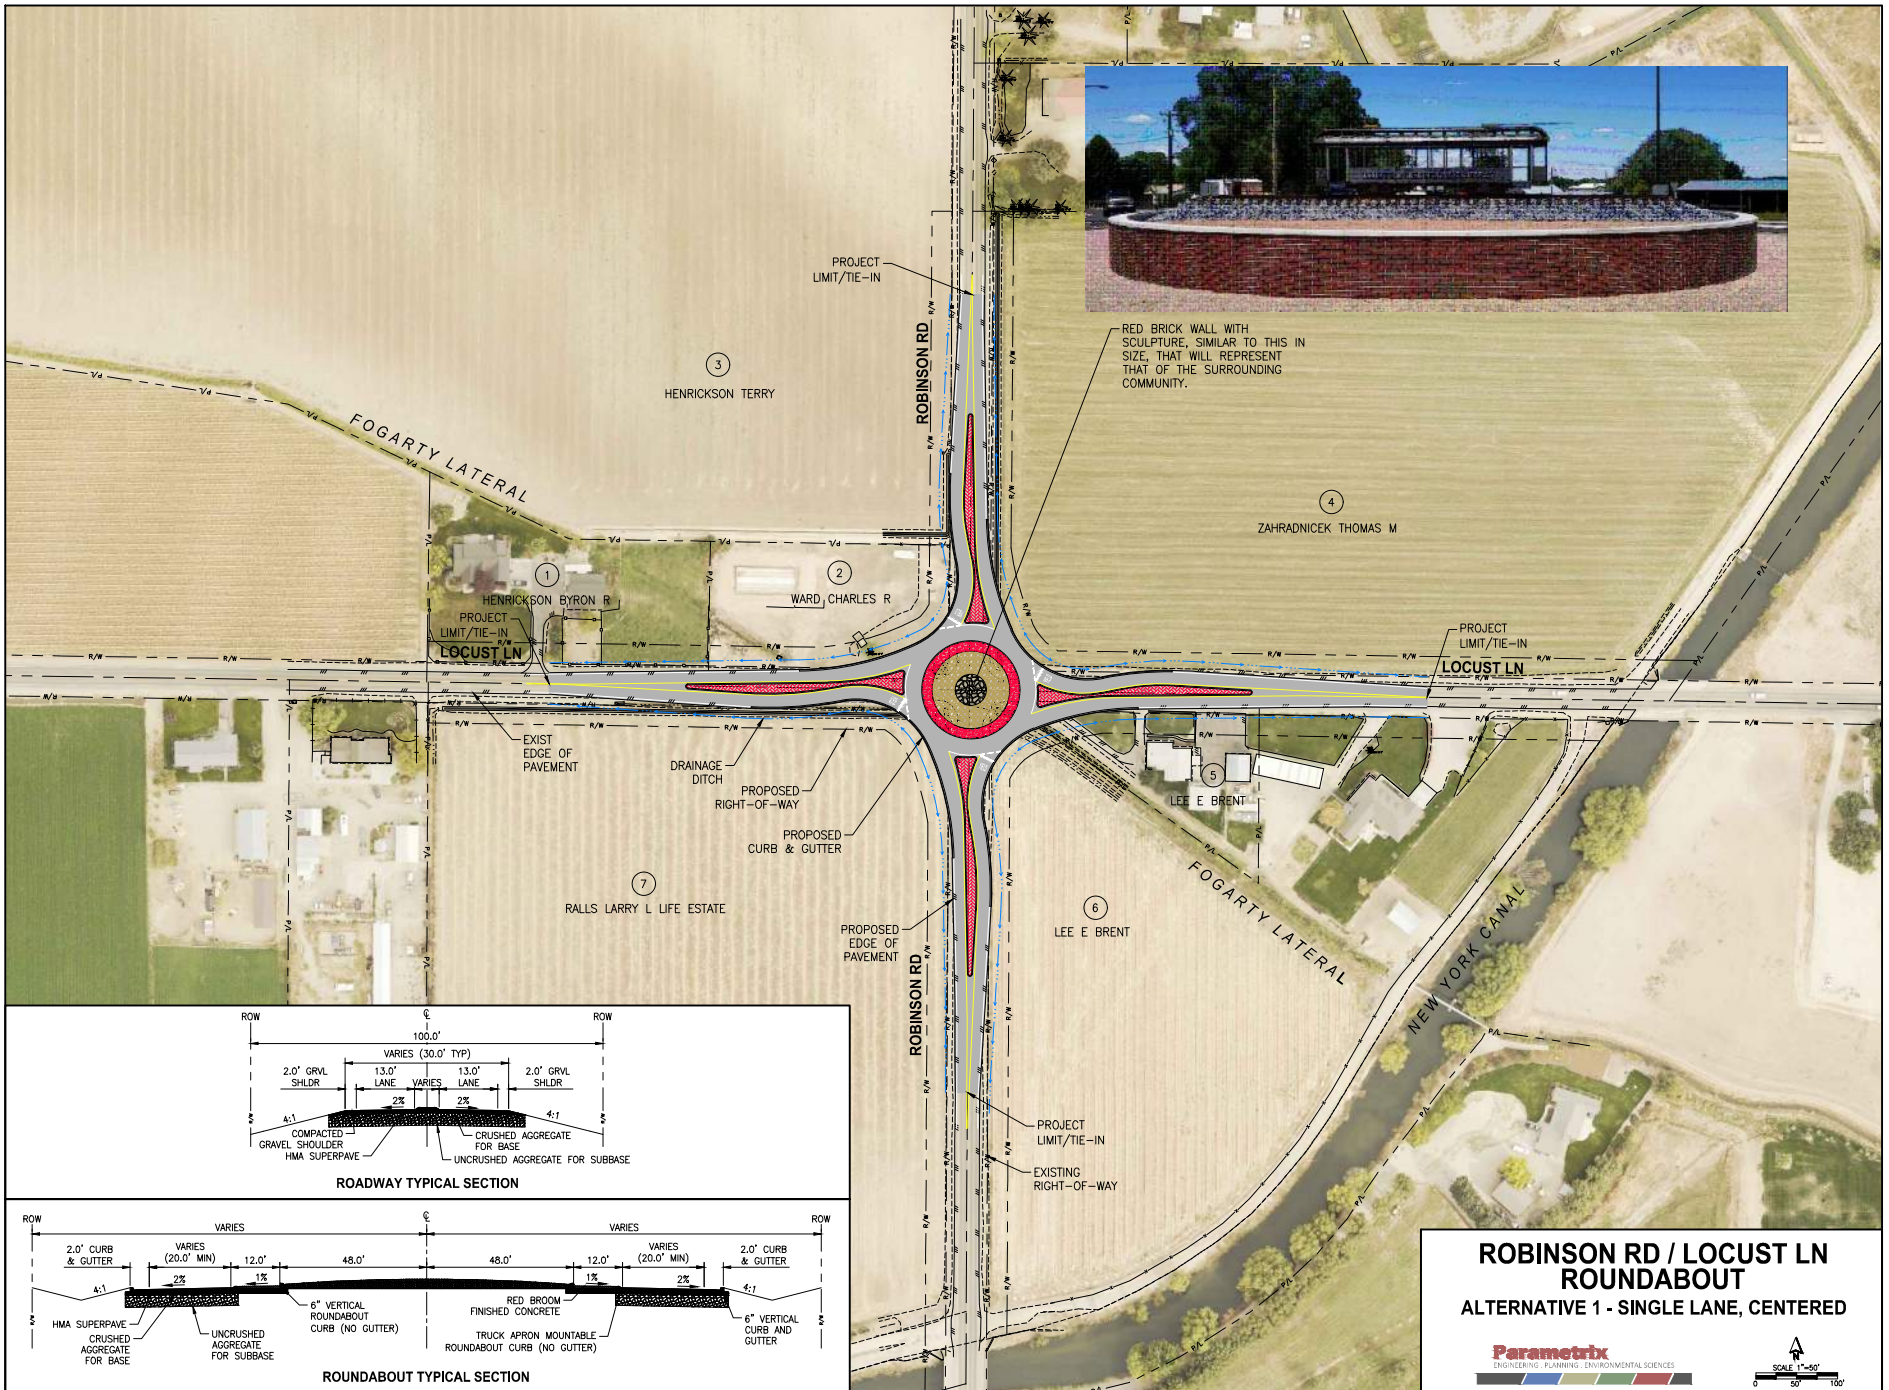

**ROBINSON RD / LOCUST LN
ROUNDABOT**
ALTERNATIVE 1 - SINGLE LANE, CENTERED

Parametrix
ENGINEERING · PLANNING · ENVIRONMENTAL SCIENCES

SCALE 1"=50'
0 50 100'

This print is not to scale